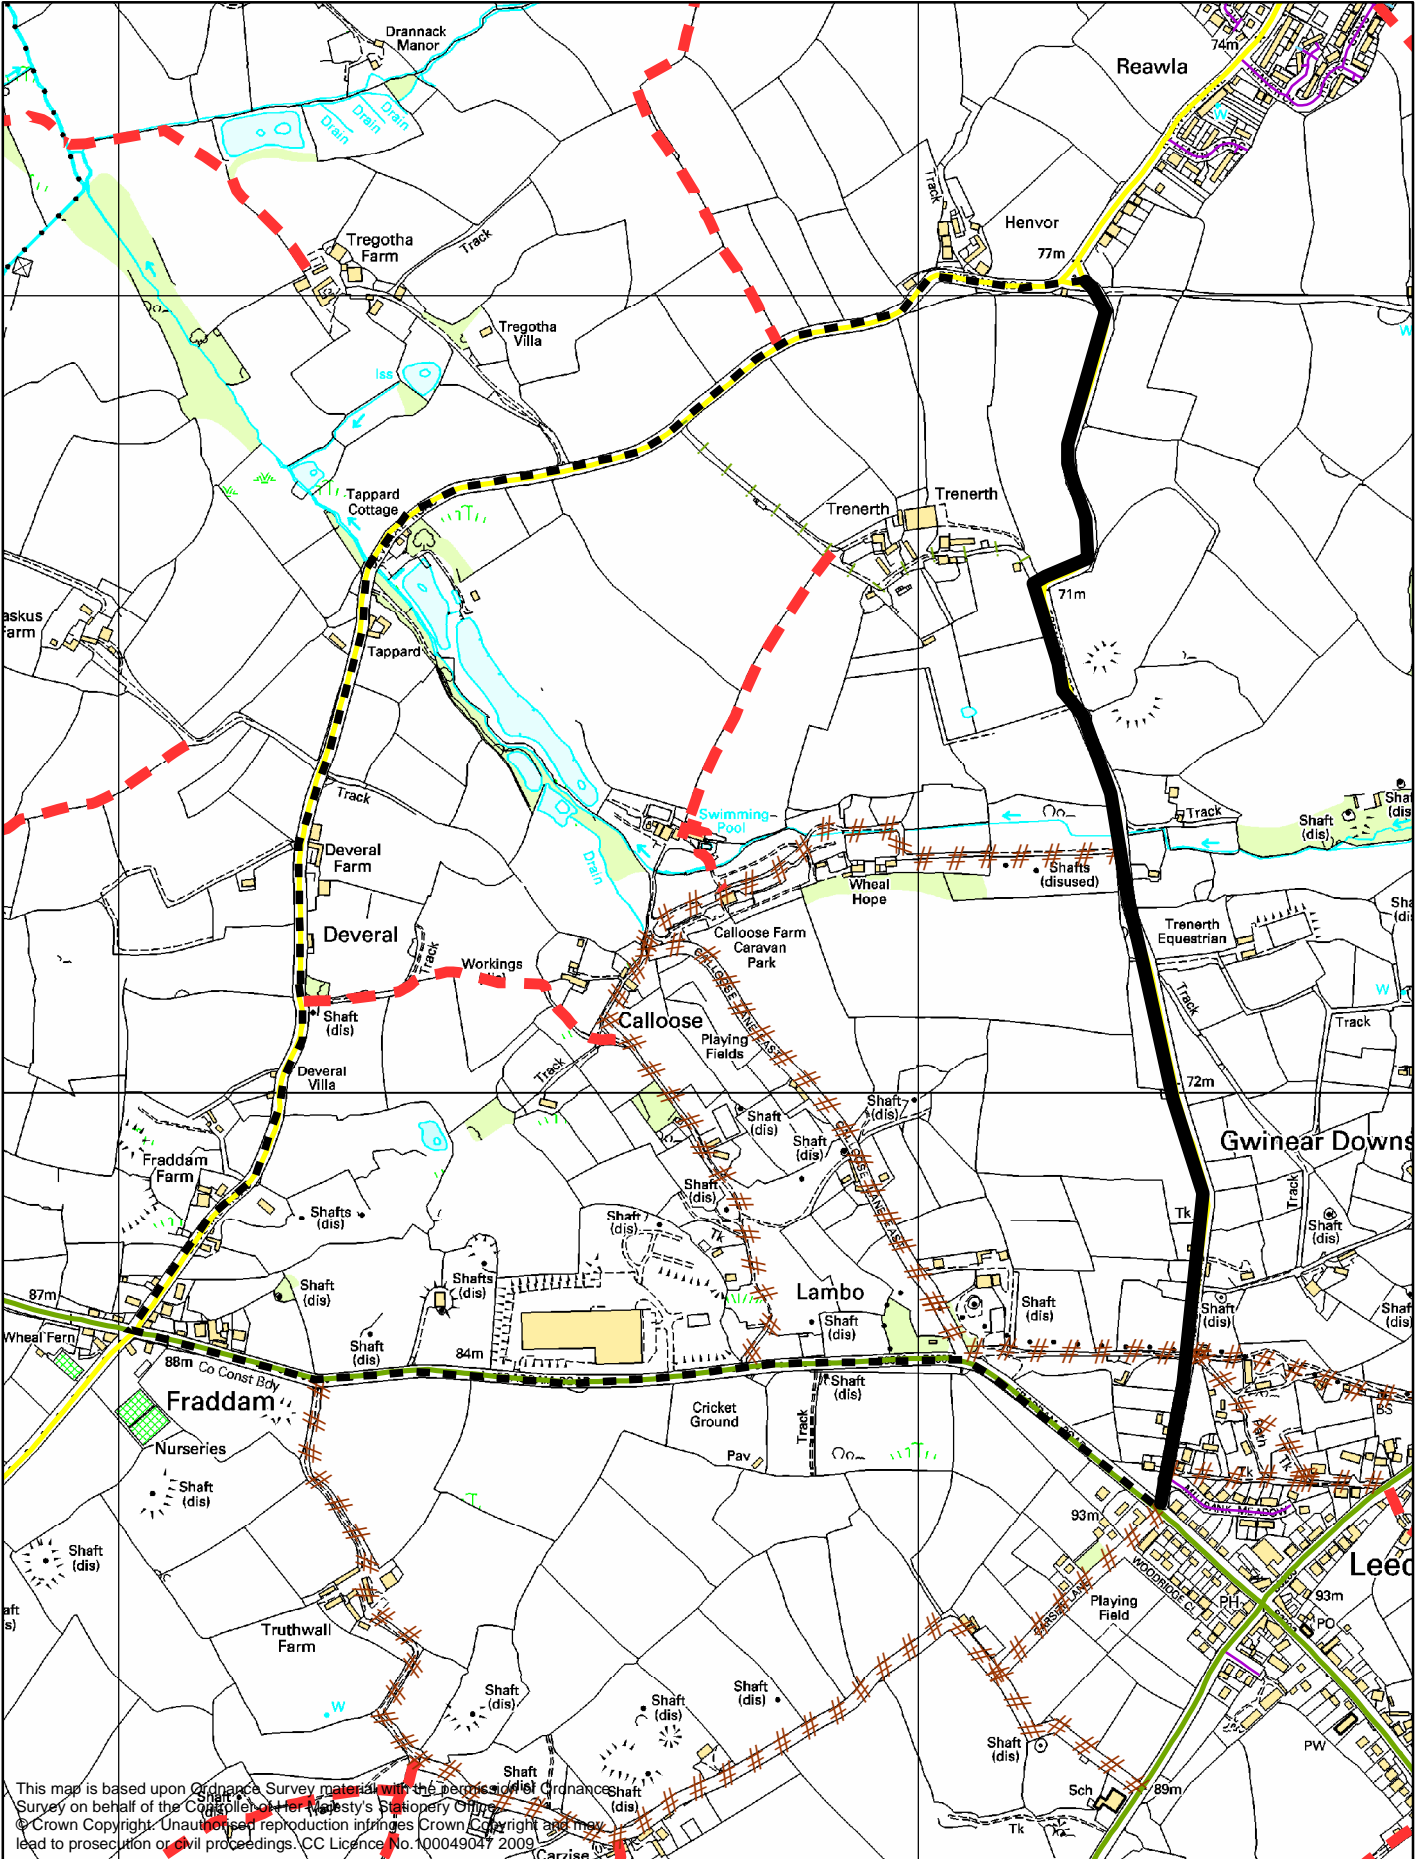

Temporary Road Closure  
 Trenerth Road, Leedstown  
 8th to 12th August 2012 (0730 to 1800 hours weekends included)  
 CORMAC - Resurfacing Works  
 Scale 1:9,470

Section closed  
 Diversion route

This map is based upon Ordnance Survey material with the permission of Ordnance Survey on behalf of the Controller of Her Majesty's Stationery Office.  
 © Crown Copyright. Unauthorised reproduction infringes Crown Copyright and may lead to prosecution or civil proceedings. CC Licence No. 100049047 2009