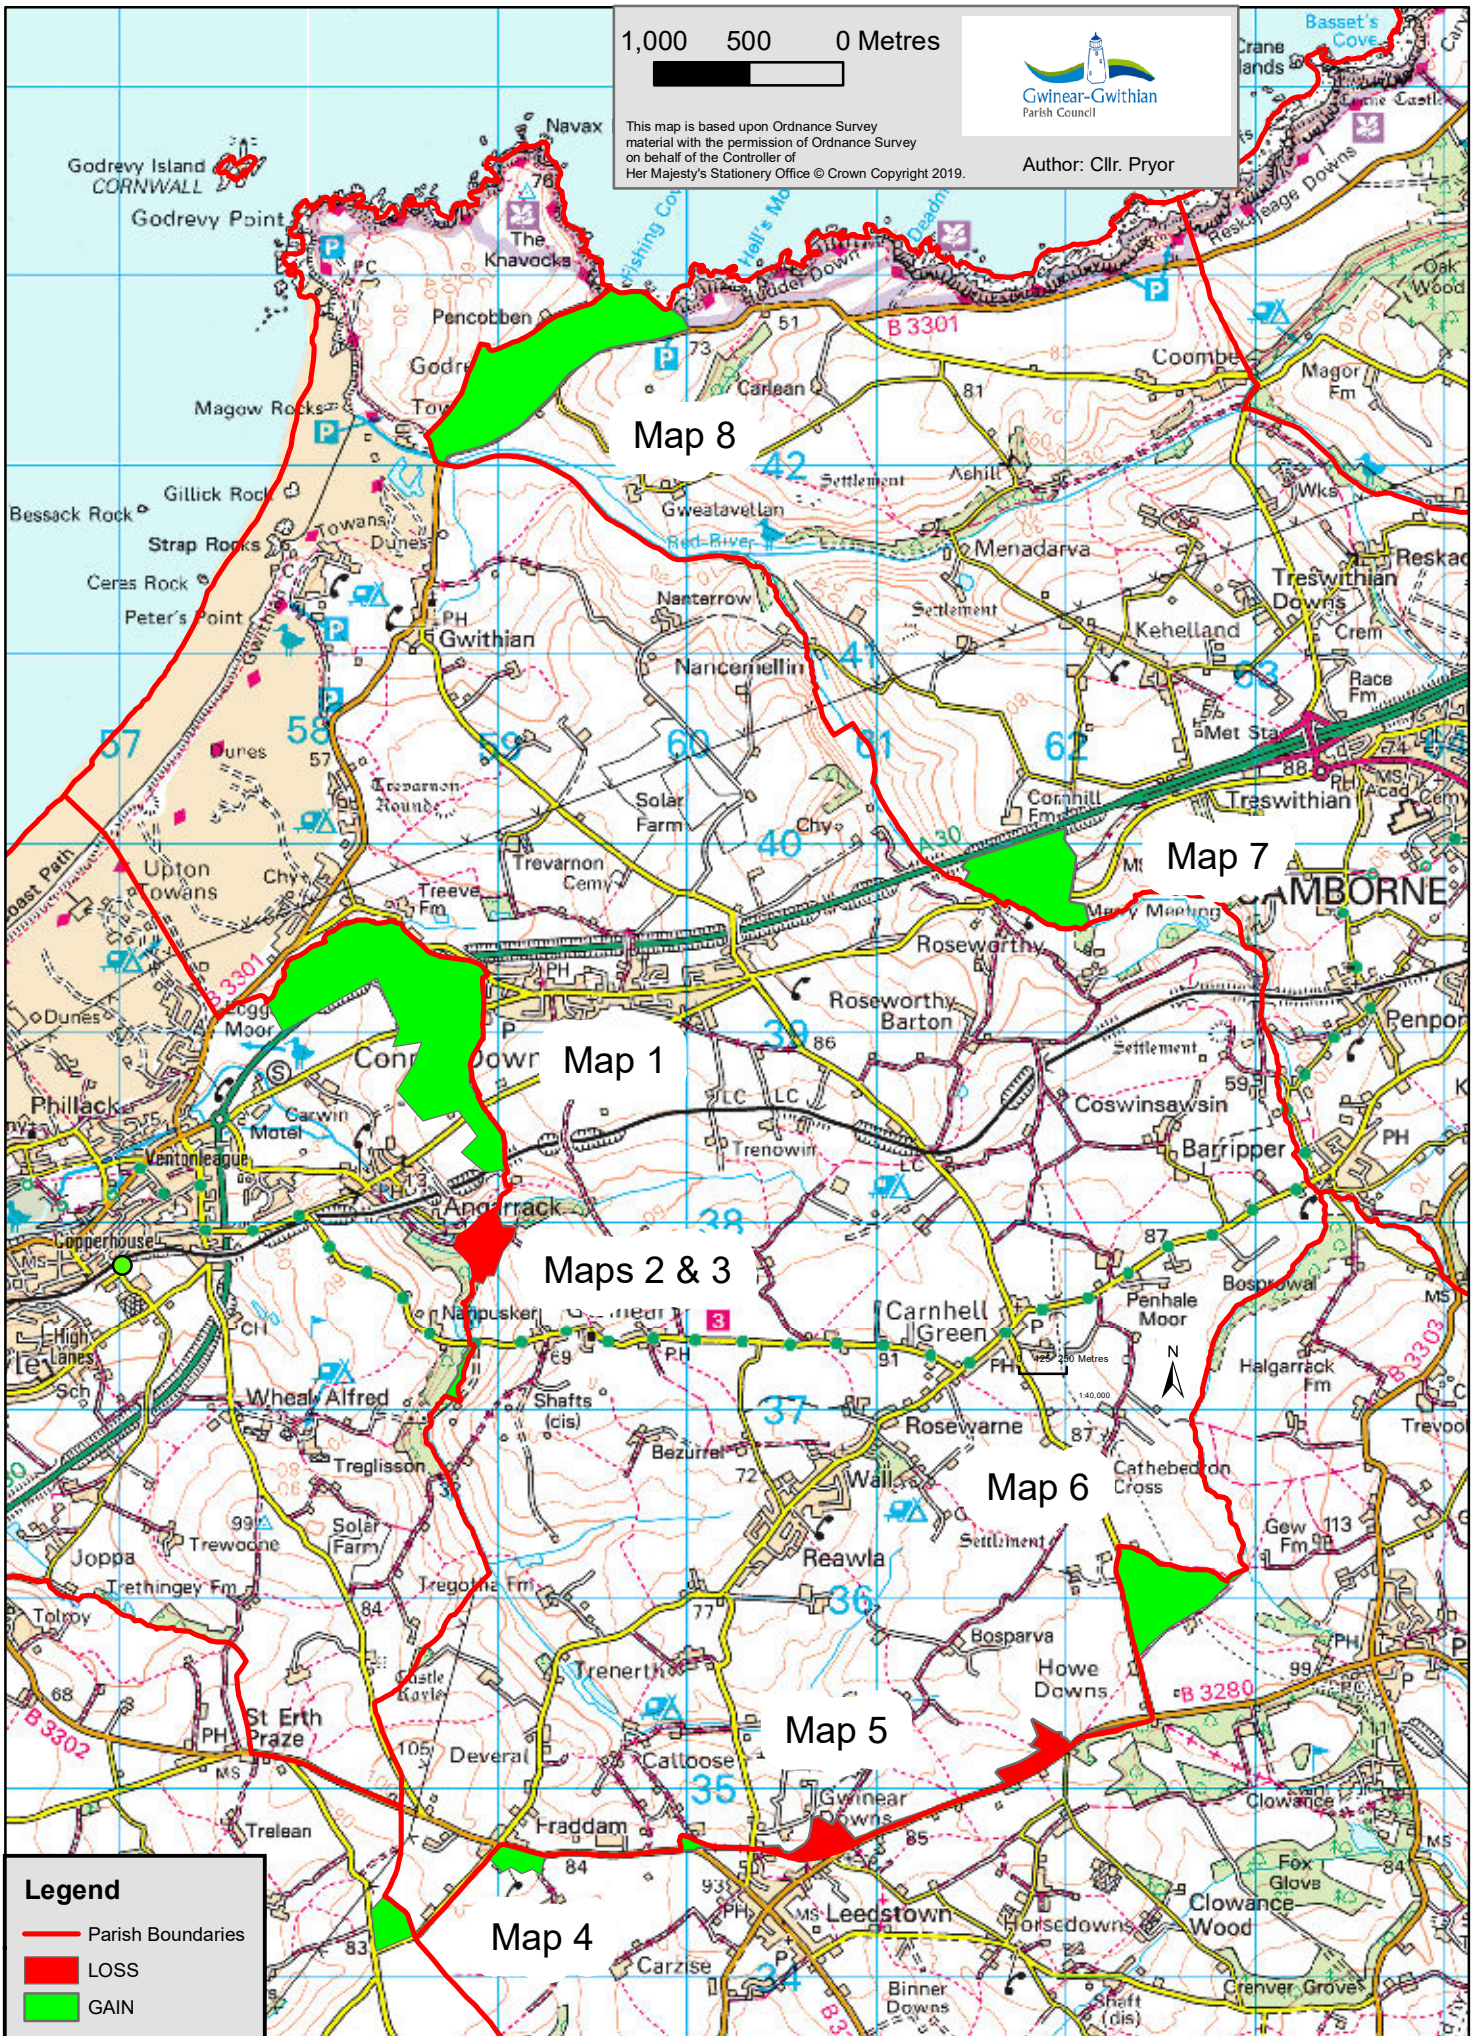

Overview Map GGPC Proposals CGR 2019

1,000 500 0 Metres

This map is based upon Ordnance Survey material with the permission of Ordnance Survey on behalf of the Controller of Her Majesty's Stationery Office © Crown Copyright 2019.

Author: Cllr. Pryor

Map 8

Map 7

Map 1

Maps 2 & 3

Map 6

Map 5

Map 4

Legend

- Parish Boundaries
- LOSS
- GAIN